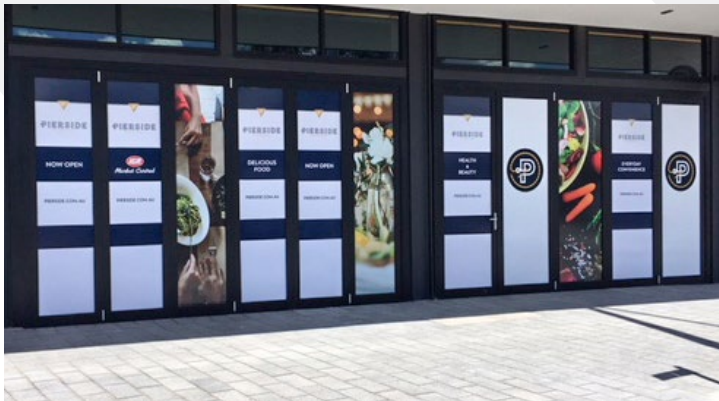

Retail

L-R Various shopfront signage; Dimensional lettering and poster; Dimensional lettering; Custom-cut adhesive window vinyl; Translucent lightbox graphic

Looking to make your retail business stand out? Start from the outside in, with exterior identification signs and promotional window graphics. Inform customers about product features or promote specials with portable bannerstands, floor graphics, or digital signs. Launch a new product or service with colourful point of purchase displays. Create custom wallpaper and counter graphics to extend your messaging through your interior décor. Let SIGNWAVE® help you Make Your Statement.

L-R Wallpaper and vinyl; Translucent lightbox graphic; Custom-shaped illuminated acrylic; Poster prints; Adhesive vinyl lettering; Counter graphics

Right this way for shipshape retail wayfinding

It's smooth sailing for visitors to this shopping precinct with clear and classy directional signage.