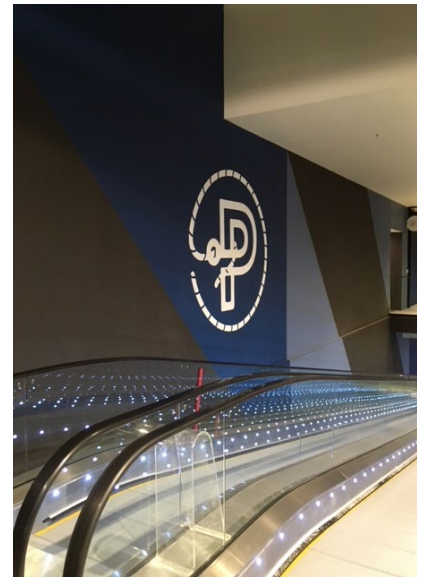

Retail

L-R Various shopfront signage; Dimensional lettering and poster; Dimensional lettering; Custom-cut adhesive window vinyl; Translucent lightbox graphic

Looking to make your retail business stand out? Start from the outside in, with exterior identification signs and promotional window graphics. Inform customers about product features or promote specials with portable bannerstands, floor graphics, or digital signs. Launch a new product or service with colourful point of purchase displays. Create custom wallpaper and counter graphics to extend your messaging through your interior décor. Let SIGNWAVE® help you Make Your Statement.

L-R Wallpaper and vinyl; Translucent lightbox graphic; Custom-shaped illuminated acrylic; Poster prints; Adhesive vinyl lettering; Counter graphics

Right this way for shipshape retail wayfinding

It's smooth sailing for visitors to this shopping precinct with clear and classy directional signage.

L-R Custom dimensional sign; Wall graphics; Adhesive window graphics; Custom acrylic; Illuminated dimensional sign; Wall graphics; Wall graphics