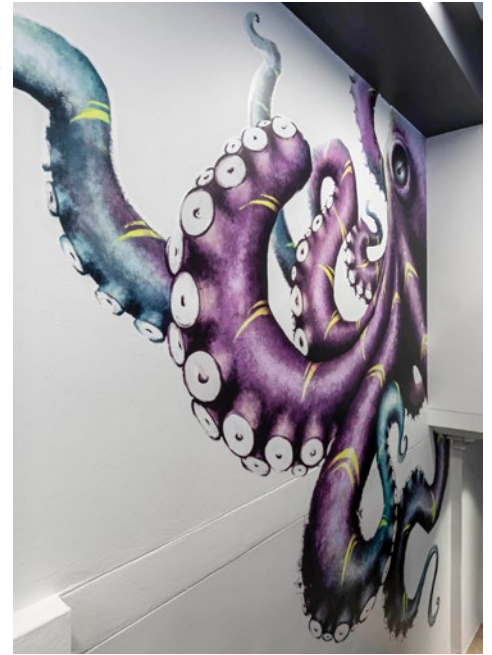

Offices

L-R LED dimensional lettering; Vinyl wayfinding graphics; Custom-printed wallpaper; Acrylic dimensional lettering

To make a great impression on visitors and staff, start at the reception desk with stunning dimensional lettering and colourful fine art prints. Going up? Provide clear direction with wayfinding graphics that compliment your décor. Liven up your environment and inspire creativity with impactful wall murals in hallways and meeting rooms. Use frosted and printed vinyl graphics to provide privacy screening and extend your brand image and personality. Let SIGNWAVE® help you Make Your Statement.

L-R Dimensional lettering; Vinyl window graphics and acrylic reception sign; Vinyl wall graphics; Custom-printed wallpaper; Frosted vinyl and brushed aluminium dimensional lettering

Making the everyday feel extraordinary

Inspiring and imaginative imagery and signage bring an exciting energy to this office space.

L-R Dimensional lettering; Vinyl wall graphics; Vehicle vinyl; Custom-cut vinyl wall graphics; Window vinyl; Neon lettering; Vinyl wall graphics and acrylic dimensional lettering