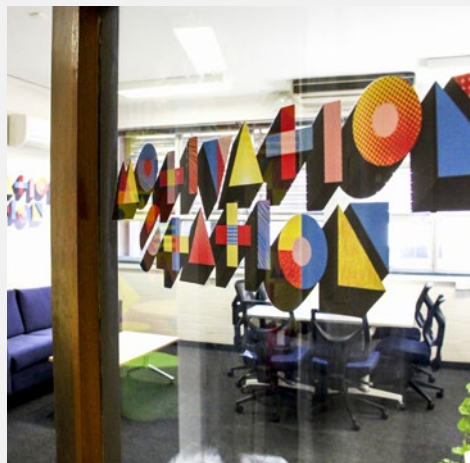

# Education

L-R Computer-cut frosted and solid vinyl; Windflyer flags; Custom-printed window vinyl; Cut-out standee; Digital entrance sign

Need help managing the visual communication needs of your educational institution? Increase visibility and encourage enrolment with exterior graphics and digital displays. Create an inspiring environment with wall and floor graphics, dimensional letters, and window displays. Encourage a sense of school pride with banners and flags at sporting events. Wayfinding and directional signs around your school can help with pedestrian flow while increasing student and staff safety and creating an overall positive experience within your institution. Let SIGNWAVE® help you Make Your Statement.

L-R Printed vinyl; Large-scale banner; One-way vision; Custom printed vinyl lettering; Vehicle vinyl

# Directing students towards a bright future

Refreshing new signage provides functional wayfinding that reflects school's standards of excellence.

L-R Directional street post sign; Freestanding directional sign; Illuminated dimensional lettering; Freestanding identification sign